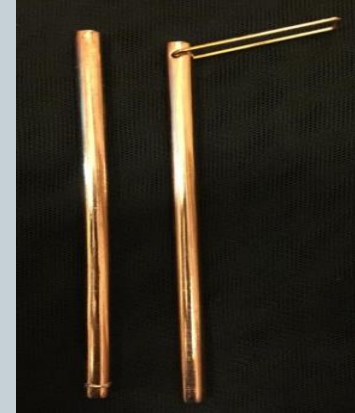

CUSTOMISED JEWELLERY & DRAWSTRING