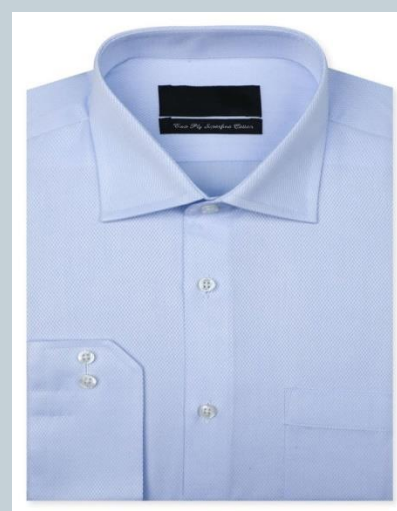

SHIRTS, T-SHIRTS, FORMAL SHIRTS, CAPS, SAFETY JACKET & CUSTOMISE TIE

- OH-2324 on left side of cap (Embroidered)