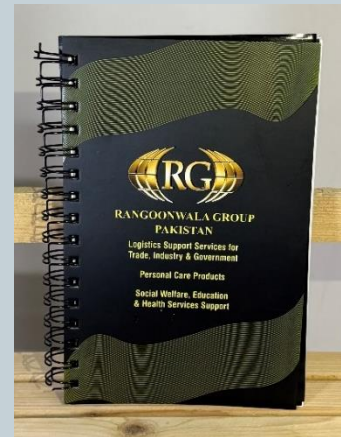

DESIGNING • PRINTING • GIVEAWAYS

CANVAS BAGS, NON WOOVEN BAGS & APRON

PAPER BAGS, NON WOOVEN BAGS & TOTE BAGS

PAPER BAGS, NON WOOVEN BAGS & TOTE BAGS

SHIRTS, T-SHIRTS, FORMAL SHIRTS, CAPS, SAFETY JACKET & CUSTOMISE TIE

- Syngenta Logo on right side of cap (Embroidered with white outline to stand out the logo)

- OH-2324 on left side of cap (Embroidered)

T-SHIRTS & CAPS

NOTEBOOKS & KRAFT BOX

NOTEBOOKS , NOTEPAD & SPIRAL

NOTEBOOKS

PENS WITH BRANDING

BADGES

HELMET

MASK & RAIN COAT

POUCHES

PEN HOLDER

DRILL MACHINE

DESIGNING • PRINTING • GIVEAWAYS